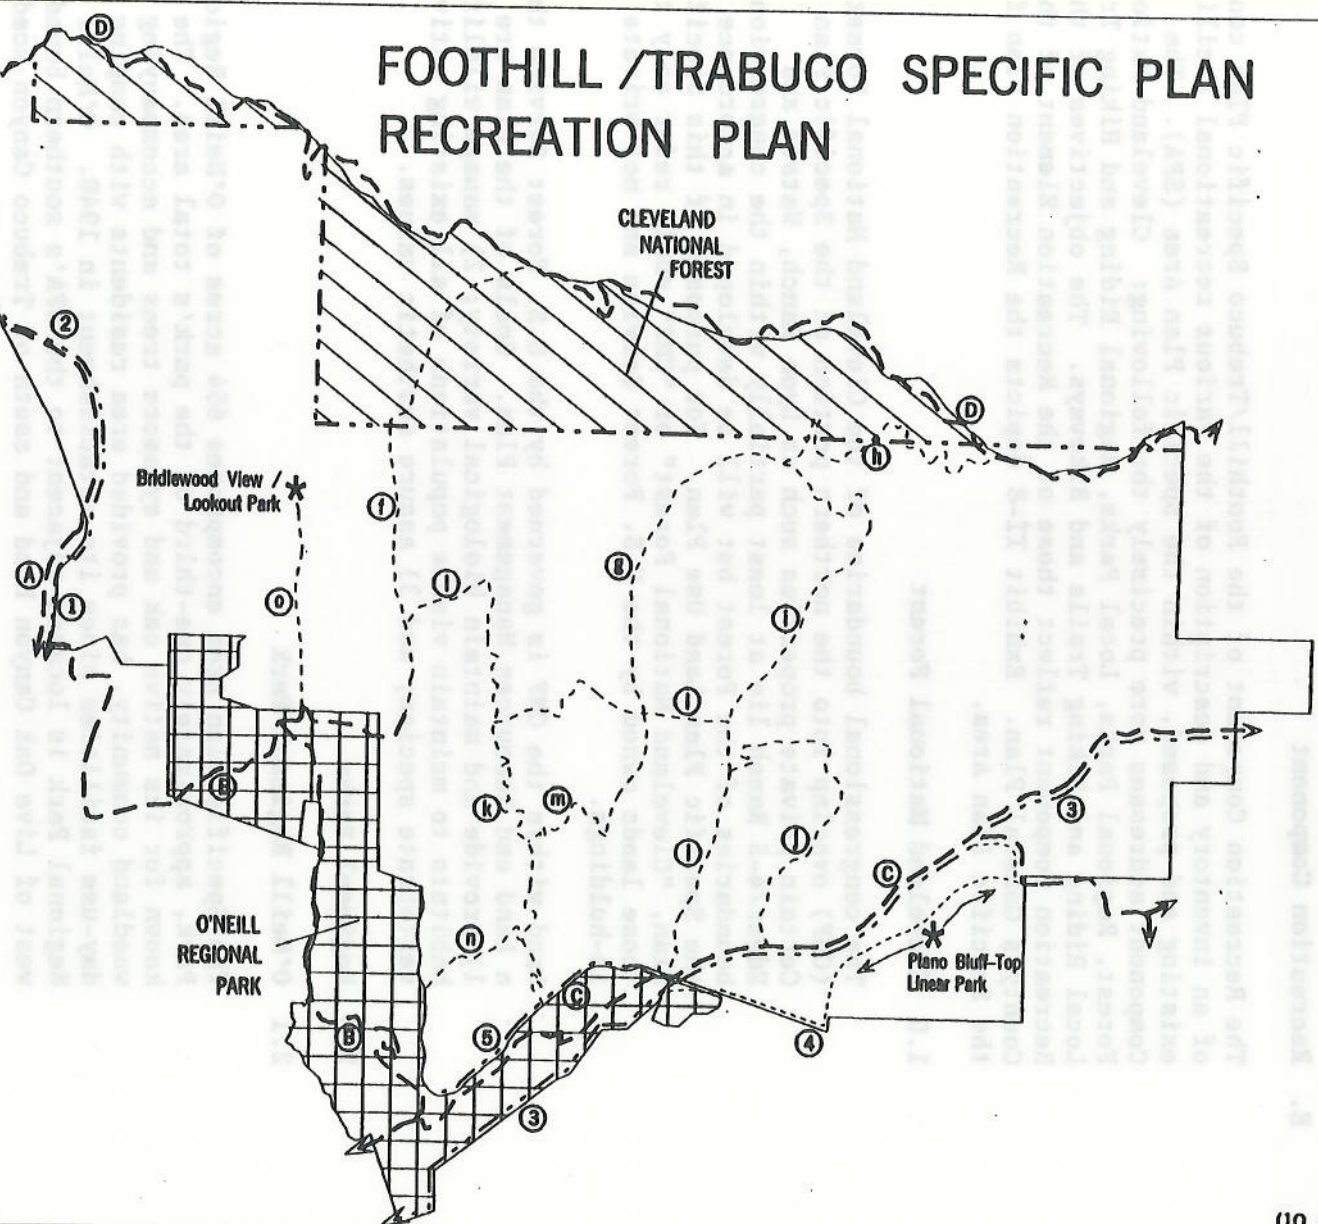

FOOTHILL /TRABUCO SPECIFIC PLAN RECREATION PLAN

WHITING RANCH
WILDERNESS REGIONAL PARK

CLEVELAND
NATIONAL
FOREST

LEGEND

SCALE: 1" = 3500'

- REGIONAL BIKEWAY
- REGIONAL RIDING AND HIKING TRAIL
- LOCAL BIKEWAY
- LOCAL EQUESTRIAN TRAIL
- REGIONAL PARK
- LOCAL PARK

- ① El Toro Bikeway
- ② Santiago Canyon Road Bikeway
- ③ Trabuco Creek Bikeway
- ④ Plano Local Bikeway
- ⑤ Trabuco Canyon Road Bikeway
- Ⓐ Also Creek Trail
- Ⓑ Live Oak Canyon Trail
- Ⓒ Arroyo Trabuco Trail
- Ⓓ Santiago Truck Trail
- Ⓔ Santiago Creek Trail
- Ⓘ Vulture Crags Trail
- Ⓚ Hickey Canyon Trail
- Ⓛ North Ridgeline Trail
- Ⓜ Rose Canyon Trail
- Ⓝ Unnamed Canyon Trail
- Ⓟ Trabuco Canyon Trail
- Ⓡ Canyon Connector Trail
- Ⓢ Chaparral Connector Trail
- Ⓣ Coyote Connector Trail
- Ⓤ Viewpoint Spur Trail

(10 / 8 / 91)